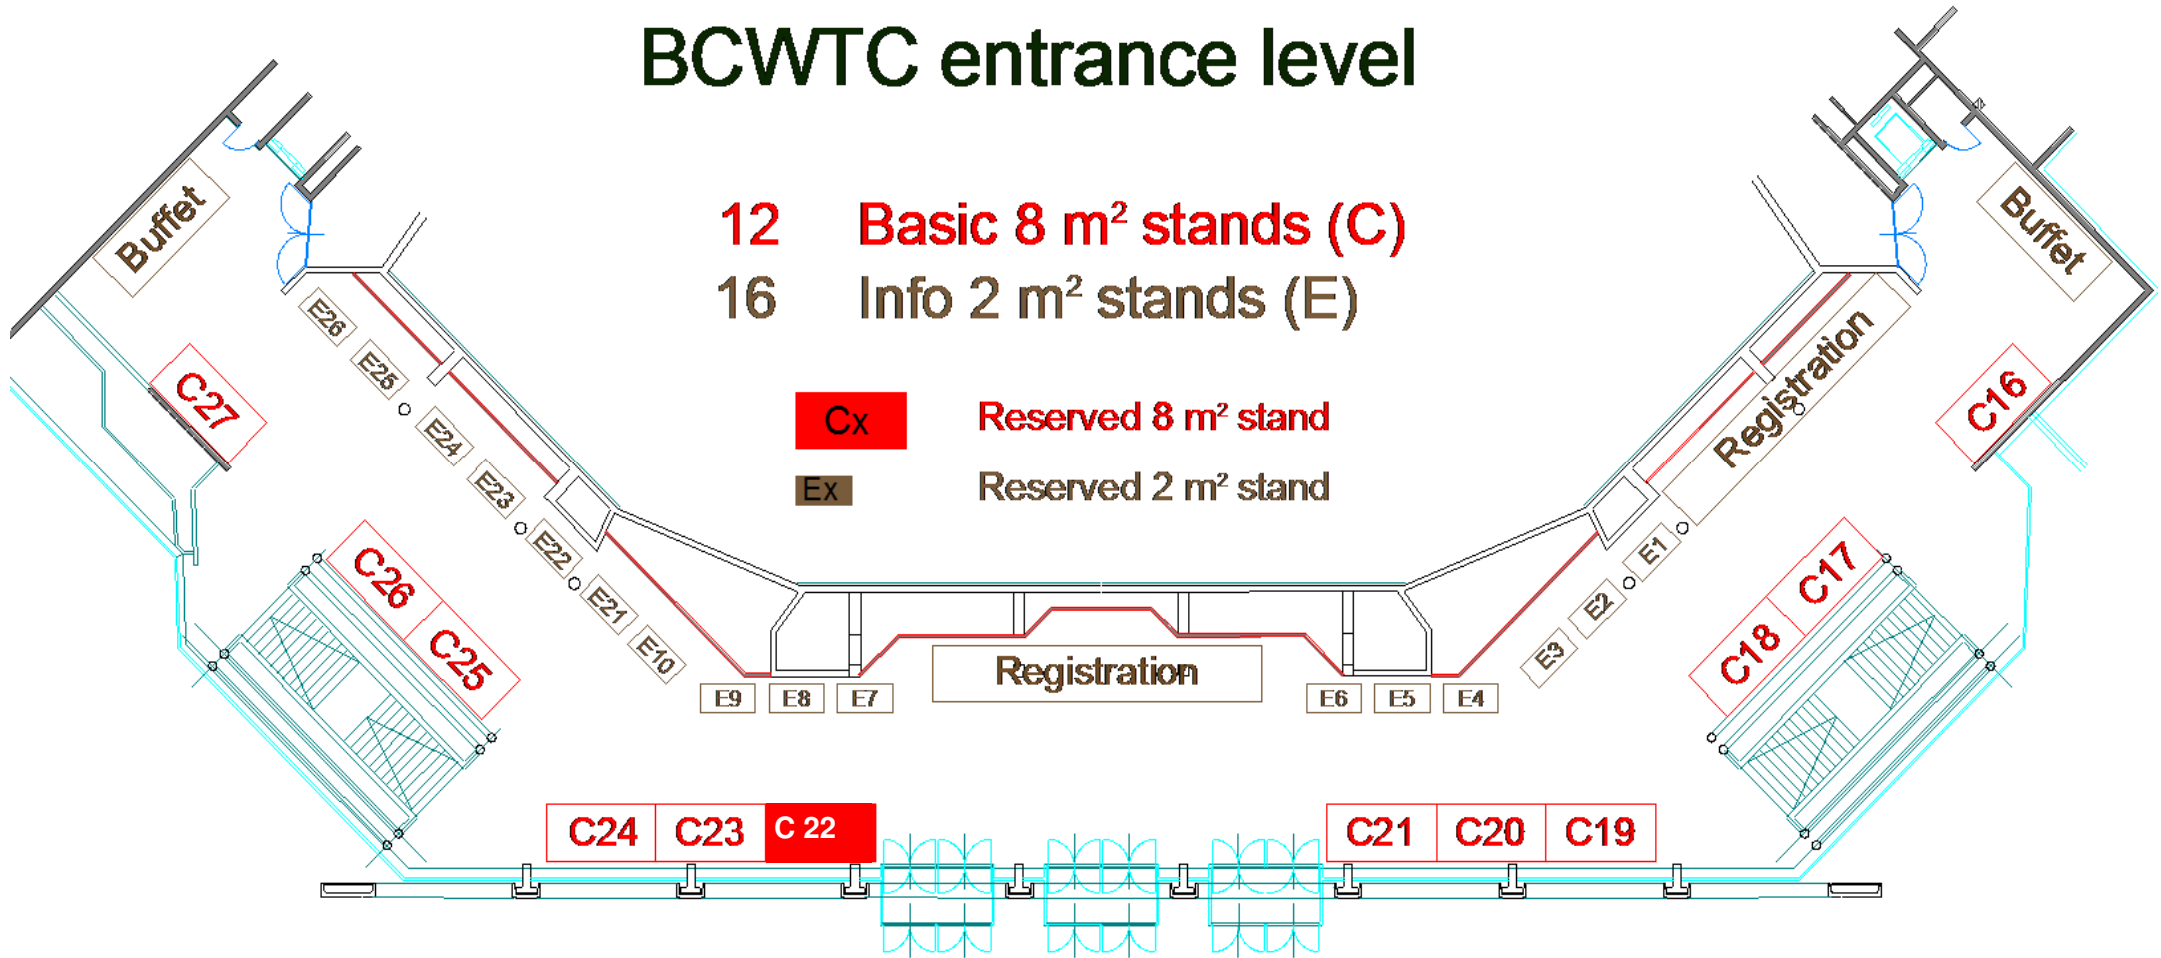

BCWTC ground floor

# BCWTC entrance level

- 12 Basic 8 m<sup>2</sup> stands (C)
- 16 Info 2 m<sup>2</sup> stands (E)

**Cx** Reserved 8 m<sup>2</sup> stand  
**Ex** Reserved 2 m<sup>2</sup> stand

# BCWTC gallery level

- 14 Basic 8 m<sup>2</sup> stands (C)
- 2 Mini 4 m<sup>2</sup> stands (D)
- 10 Info 2 m<sup>2</sup> stands (E)